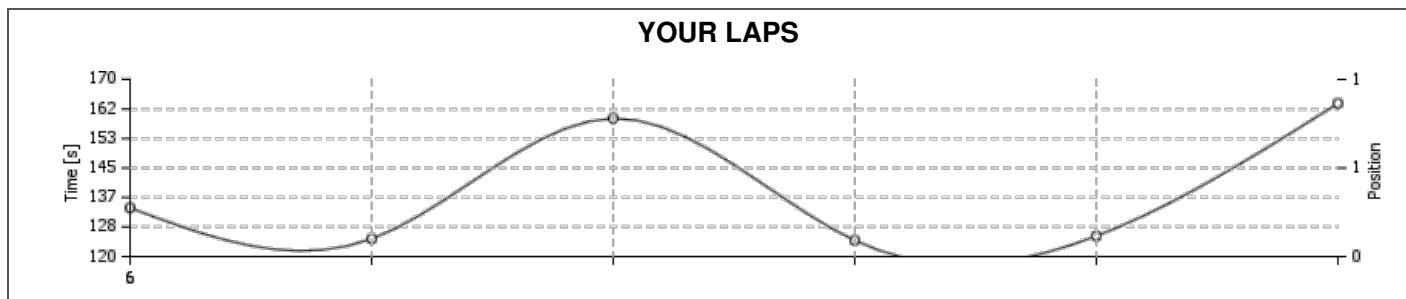

Position	Driver	Kart	Best Lap	Date
6	Driver 59	59	02:04.553	06-10-2018 427451:05:03

YOUR RESULTS

Lap	Lap time
1	02:13.742
2	02:05.009
3	02:39.001
4	02:04.553
5	02:05.788
6	02:43.220
BEST	02:04.553

YOUR COMPETITORS

Pos	Driver	Kart	Best Lap	Gap
1	Driver 55 ..	55	01:56.629	+00.000
2	60 | Paweł P | Porsche Cayman S ..	54	02:00.032	+03.403
3	Driver 67 ..	67	02:00.309	+03.680
4	58 | Kamil D | Porsche 981 S ..	50	02:00.476	+03.847
5	59 | Krzysztof P | Mitsubishi Lancer EVO IX ..	49	02:01.633	+05.004
6	Driver 59 ..	59	02:04.553	+07.924
7	Driver 57 ..	57	02:05.133	+08.504
8	48 | Jerzy M | Porsche 968 ..	42	02:05.339	+08.710
9	57 | Miłosz B | Honda Civic ..	47	02:06.380	+09.751
10	67 | Mateusz P | Bmw M2 ..	35	02:07.909	+11.280
11	42 | Witold R | Ford Fiesta ST ..	37	02:08.981	+12.352
12	54 | Tomasz Z | VW GOLF VII R ..	40	02:09.434	+12.805
13	Driver 69 ..	69	02:15.297	+18.668
14	Driver 75 ..	75	02:15.300	+18.671
15	Driver 74 ..	74	02:16.860	+20.231
BEST LAP			00.000	

TRACK RECORDS

MINI			MINI SPORT			MINI CLASSIC			MINI CLASSIC 63+			TRACK DAY		
#	Driver	Lap	#	Driver	Lap	#	Driver	Lap	#	Driver	Lap	#	Driver	Lap
1	--	00.000	1	--	00.000	1	--	00.000	1	--	00.000	1	84 | Krystian W ..	01:49.997
2	--	00.000	2	--	00.000	2	--	00.000	2	--	00.000	2	83 | Łukasz C ..	01:51.282
3	--	00.000	3	--	00.000	3	--	00.000	3	--	00.000	3	77 | Michał C | BMW M4	01:58.306
4	--	00.000	4	--	00.000	4	--	00.000	4	--	00.000	4	--	--
5	--	00.000	5	--	00.000	5	--	00.000	5	--	00.000	4	60 | Paweł P | Porsche Cayman S ..	02:00.032
6	--	00.000	6	--	00.000	6	--	00.000	6	--	00.000	5	58 | Kamil D | Porsche 981 S ..	02:00.476
7	--	00.000	7	--	00.000	7	--	00.000	7	--	00.000	5	59 | Krzysztof P | Mitsubishi Lancer EVO IX ..	02:01.633
												6	80 | Filip P | Nissan 200SX ..	02:01.785