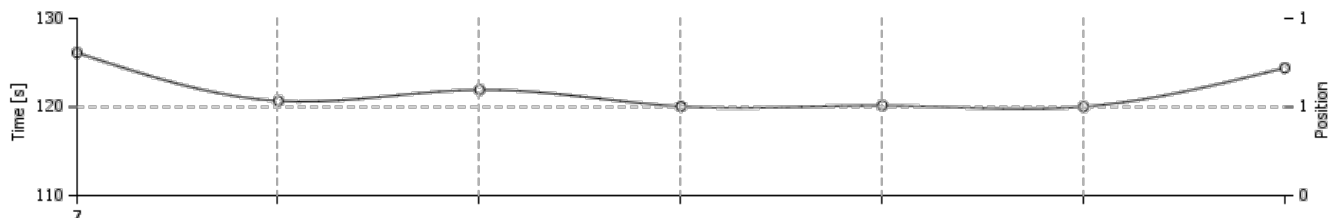

Position	Kart	Best Lap	Date
2	60 | Paweł P | Porsche Cayman S	54 02:00.032	06-10-2018 427451:05:03

YOUR LAPS

YOUR RESULTS

Lap	Lap time
1	02:06.129
2	02:00.679
3	02:01.937
4	02:00.061
5	02:00.163
6	02:00.032
7	02:04.412
BEST	02:00.032

YOUR COMPETITORS

Pos	Driver	Kart	Best Lap	Gap
1	__ Driver 55 ..	55	01:56.629	+00.000
2	60 | Paweł P | Porsche Cayman S ..	54	02:00.032	+03.403
3	__ Driver 67 ..	67	02:00.309	+03.680
4	58 | Kamil D | Porsche 981 S ..	50	02:00.476	+03.847
5	59 | Krzysztof P | Mitsubishi Lancer EVO IX ..	49	02:01.633	+05.004
6	__ Driver 59 ..	59	02:04.553	+07.924
7	__ Driver 57 ..	57	02:05.133	+08.504
8	48 | Jerzy M | Porsche 968 ..	42	02:05.339	+08.710
9	57 | Miłosz B | Honda Civic ..	47	02:06.380	+09.751
10	67 | Mateusz P | Bmw M2 ..	35	02:07.909	+11.280
11	42 | Witold R | Ford Fiesta ST ..	37	02:08.981	+12.352
12	54 | Tomasz Z | VW GOLF VII R ..	40	02:09.434	+12.805
13	__ Driver 69 ..	69	02:15.297	+18.668
14	__ Driver 75 ..	75	02:15.300	+18.671
15	__ Driver 74 ..	74	02:16.860	+20.231
BEST LAP			00.000	

TRACK RECORDS

MINI			MINI SPORT			MINI CLASSIC			MINI CLASSIC 63+			TRACK DAY		
#	Driver	Lap	#	Driver	Lap	#	Driver	Lap	#	Driver	Lap	#	Driver	Lap
1	--	00.000	1	--	00.000	1	--	00.000	1	--	00.000	1	84 | Krystian W ..	01:49.997
2	--	00.000	2	--	00.000	2	--	00.000	2	--	00.000	2	83 | Łukasz C ..	01:51.282
3	--	00.000	3	--	00.000	3	--	00.000	3	--	00.000	3	77 | Michał C | BMW M4	01:58.306
4	--	00.000	4	--	00.000	4	--	00.000	4	--	00.000	4	60 | Paweł P | Porsche Cayman S ..	02:00.032
5	--	00.000	5	--	00.000	5	--	00.000	5	--	00.000	5	58 | Kamil D | Porsche 981 S ..	02:00.476
6	--	00.000	6	--	00.000	6	--	00.000	6	--	00.000	6	59 | Krzysztof P | Mitsubishi Lancer EVO IX ..	02:01.633
7	--	00.000	7	--	00.000	7	--	00.000	7	--	00.000	7	80 | Filip P | Nissan 200SX ..	02:01.785