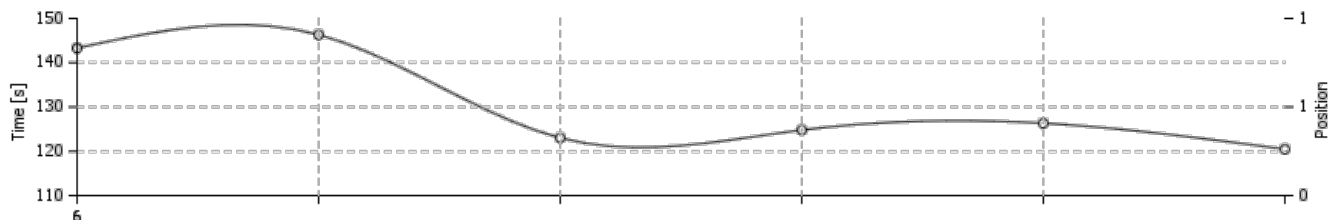

Position		Kart	Best Lap	Date
4	58 | Kamil D | Porsche 981 S	50	02:00.476	06-10-2018 427451:05:03

YOUR LAPS

YOUR RESULTS

Lap	Lap time
1	02:23.309
2	02:26.328
3	02:03.023
4	02:04.793
5	02:06.342
6	02:00.476
BEST	02:00.476

YOUR COMPETITORS

Pos	Driver	Kart	Best Lap	Gap
1	__ Driver 55 ..	55	01:56.629	+00.000
2	60 | Paweł P | Porsche Cayman S ..	54	02:00.032	+03.403
3	__ Driver 67 ..	67	02:00.309	+03.680
4	58 | Kamil D | Porsche 981 S ..	50	02:00.476	+03.847
5	59 | Krzysztof P | Mitsubishi Lancer EVO IX ..	49	02:01.633	+05.004
6	__ Driver 59 ..	59	02:04.553	+07.924
7	__ Driver 57 ..	57	02:05.133	+08.504
8	48 | Jerzy M | Porsche 968 ..	42	02:05.339	+08.710
9	57 | Miłosz B | Honda Civic ..	47	02:06.380	+09.751
10	67 | Mateusz P | Bmw M2 ..	35	02:07.909	+11.280
11	42 | Witold R | Ford Fiesta ST ..	37	02:08.981	+12.352
12	54 | Tomasz Z | VW GOLF VII R ..	40	02:09.434	+12.805
13	__ Driver 69 ..	69	02:15.297	+18.668
14	__ Driver 75 ..	75	02:15.300	+18.671
15	__ Driver 74 ..	74	02:16.860	+20.231
BEST LAP			00.000	

TRACK RECORDS

MINI			MINI SPORT			MINI CLASSIC			MINI CLASSIC 63+			TRACK DAY		
#	Driver	Lap	#	Driver	Lap	#	Driver	Lap	#	Driver	Lap	#	Driver	Lap
1	--	00.000	1	--	00.000	1	--	00.000	1	--	00.000	1	84 | Krystian W ..	01:49.997
2	--	00.000	2	--	00.000	2	--	00.000	2	--	00.000	2	83 | Łukasz C ..	01:51.282
3	--	00.000	3	--	00.000	3	--	00.000	3	--	00.000	3	77 | Michał C | BMW M4	01:58.306
4	--	00.000	4	--	00.000	4	--	00.000	4	--	00.000	4	--	--
5	--	00.000	5	--	00.000	5	--	00.000	5	--	00.000	4	60 | Paweł P | Porsche Cayman S ..	02:00.032
6	--	00.000	6	--	00.000	6	--	00.000	6	--	00.000	5	58 | Kamil D | Porsche 981 S ..	02:00.476
7	--	00.000	7	--	00.000	7	--	00.000	7	--	00.000	59 | Krzysztof P | Mitsubishi Lancer EVO IX ..	02:01.633	
												6	80 | Filip P | Nissan 200SX ..	02:01.785