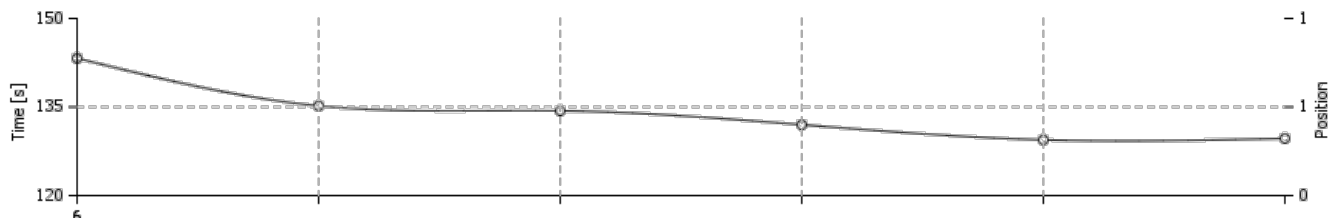

Position		Kart	Best Lap	Date
12	54 | Tomasz Z | VW GOLF VII R	40	02:09.434	06-10-2018 427451:05:03

YOUR LAPS

YOUR RESULTS

Lap	Lap time
1	02:23.254
2	02:15.186
3	02:14.357
4	02:11.998
5	02:09.434
6	02:09.679
BEST	02:09.434

YOUR COMPETITORS

Pos	Driver	Kart	Best Lap	Gap
1	__ Driver 55 ..	55	01:56.629	+00.000
2	60 | Paweł P | Porsche Cayman S ..	54	02:00.032	+03.403
3	__ Driver 67 ..	67	02:00.309	+03.680
4	58 | Kamil D | Porsche 981 S ..	50	02:00.476	+03.847
5	59 | Krzysztof P | Mitsubishi Lancer EVO IX ..	49	02:01.633	+05.004
6	__ Driver 59 ..	59	02:04.553	+07.924
7	__ Driver 57 ..	57	02:05.133	+08.504
8	48 | Jerzy M | Porsche 968 ..	42	02:05.339	+08.710
9	57 | Miłosz B | Honda Civic ..	47	02:06.380	+09.751
10	67 | Mateusz P | Bmw M2 ..	35	02:07.909	+11.280
11	42 | Witold R | Ford Fiesta ST ..	37	02:08.981	+12.352
12	54 | Tomasz Z | VW GOLF VII R ..	40	02:09.434	+12.805
13	__ Driver 69 ..	69	02:15.297	+18.668
14	__ Driver 75 ..	75	02:15.300	+18.671
15	__ Driver 74 ..	74	02:16.860	+20.231
	BEST LAP		00.000	

TRACK RECORDS

MINI			MINI SPORT			MINI CLASSIC			MINI CLASSIC 63+			TRACK DAY		
#	Driver	Lap	#	Driver	Lap	#	Driver	Lap	#	Driver	Lap	#	Driver	Lap
1	--	00.000	1	--	00.000	1	--	00.000	1	--	00.000	1	84 | Krystian W ..	01:49.997
2	--	00.000	2	--	00.000	2	--	00.000	2	--	00.000	2	83 | Łukasz C ..	01:51.282
3	--	00.000	3	--	00.000	3	--	00.000	3	--	00.000	3	77 | Michał C | BMW M4	01:58.306
4	--	00.000	4	--	00.000	4	--	00.000	4	--	00.000	4	--	--
5	--	00.000	5	--	00.000	5	--	00.000	5	--	00.000	4	60 | Paweł P | Porsche Cayman S ..	02:00.032
6	--	00.000	6	--	00.000	6	--	00.000	6	--	00.000	5	58 | Kamil D | Porsche 981 S ..	02:00.476
7	--	00.000	7	--	00.000	7	--	00.000	7	--	00.000	5	59 | Krzysztof P | Mitsubishi Lancer EVO IX ..	02:01.633
												6	80 | Filip P | Nissan 200SX ..	02:01.785