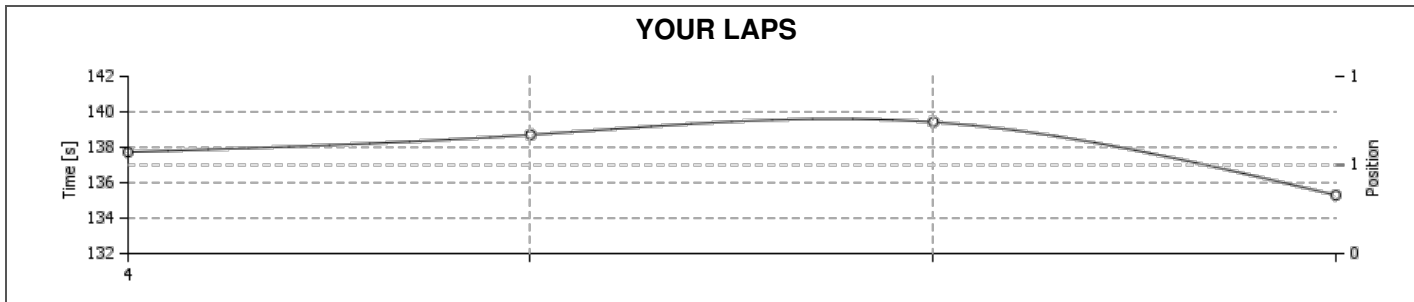

Position	Kart	Best Lap	Date
13	69	02:15.297	06-10-2018 427451:05:03

YOUR RESULTS

Lap	Lap time
1	02:17.730
2	02:18.705
3	02:19.429
4	02:15.297
BEST	02:15.297

YOUR COMPETITORS

Pos	Driver	Kart	Best Lap	Gap
1	__ Driver 55 ..	55	01:56.629	+00.000
2	60 | Paweł P | Porsche Cayman S ..	54	02:00.032	+03.403
3	__ Driver 67 ..	67	02:00.309	+03.680
4	58 | Kamil D | Porsche 981 S ..	50	02:00.476	+03.847
5	59 | Krzysztof P | Mitsubishi Lancer EVO IX ..	49	02:01.633	+05.004
6	__ Driver 59 ..	59	02:04.553	+07.924
7	__ Driver 57 ..	57	02:05.133	+08.504
8	48 | Jerzy M | Porsche 968 ..	42	02:05.339	+08.710
9	57 | Miłosz B | Honda Civic ..	47	02:06.380	+09.751
10	67 | Mateusz P | Bmw M2 ..	35	02:07.909	+11.280
11	42 | Witold R | Ford Fiesta ST ..	37	02:08.981	+12.352
12	54 | Tomasz Z | VW GOLF VII R ..	40	02:09.434	+12.805
13	__ Driver 69 ..	69	02:15.297	+18.668
14	__ Driver 75 ..	75	02:15.300	+18.671
15	__ Driver 74 ..	74	02:16.860	+20.231
BEST LAP			00.000	

TRACK RECORDS

MINI			MINI SPORT			MINI CLASSIC			MINI CLASSIC 63+			TRACK DAY		
#	Driver	Lap	#	Driver	Lap	#	Driver	Lap	#	Driver	Lap	#	Driver	Lap
1	--	00.000	1	--	00.000	1	--	00.000	1	--	00.000	1	84 | Krystian W ..	01:49.997
2	--	00.000	2	--	00.000	2	--	00.000	2	--	00.000	2	83 | Łukasz C ..	01:51.282
3	--	00.000	3	--	00.000	3	--	00.000	3	--	00.000	3	77 | Michał C | BMW M4	01:58.306
4	--	00.000	4	--	00.000	4	--	00.000	4	--	00.000	4	60 | Paweł P | Porsche Cayman S ..	02:00.032
5	--	00.000	5	--	00.000	5	--	00.000	5	--	00.000	5	58 | Kamil D | Porsche 981 S ..	02:00.476
6	--	00.000	6	--	00.000	6	--	00.000	6	--	00.000	6	59 | Krzysztof P | Mitsubishi Lancer EVO IX ..	02:01.633
7	--	00.000	7	--	00.000	7	--	00.000	7	--	00.000	7	80 | Filip P | Nissan 200SX ..	02:01.785