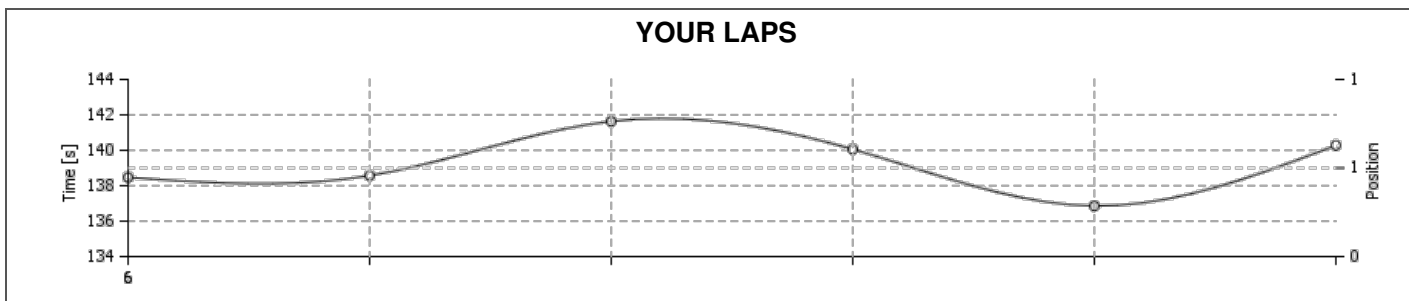

Position	Kart	Best Lap	Date
15	74	02:16.860	06-10-2018 427451:05:03

YOUR RESULTS

Lap	Lap time
1	02:18.471
2	02:18.570
3	02:21.637
4	02:20.058
5	02:16.860
6	02:20.281
BEST	02:16.860

YOUR COMPETITORS

Pos	Driver	Kart	Best Lap	Gap
1	__ Driver 55 ..	55	01:56.629	+00.000
2	60 | Paweł P | Porsche Cayman S ..	54	02:00.032	+03.403
3	__ Driver 67 ..	67	02:00.309	+03.680
4	58 | Kamil D | Porsche 981 S ..	50	02:00.476	+03.847
5	59 | Krzysztof P | Mitsubishi Lancer EVO IX ..	49	02:01.633	+05.004
6	__ Driver 59 ..	59	02:04.553	+07.924
7	__ Driver 57 ..	57	02:05.133	+08.504
8	48 | Jerzy M | Porsche 968 ..	42	02:05.339	+08.710
9	57 | Miłosz B | Honda Civic ..	47	02:06.380	+09.751
10	67 | Mateusz P | Bmw M2 ..	35	02:07.909	+11.280
11	42 | Witold R | Ford Fiesta ST ..	37	02:08.981	+12.352
12	54 | Tomasz Z | VW GOLF VII R ..	40	02:09.434	+12.805
13	__ Driver 69 ..	69	02:15.297	+18.668
14	__ Driver 75 ..	75	02:15.300	+18.671
15	__ Driver 74 ..	74	02:16.860	+20.231
BEST LAP			00.000	

TRACK RECORDS

MINI			MINI SPORT			MINI CLASSIC			MINI CLASSIC 63+			TRACK DAY		
#	Driver	Lap	#	Driver	Lap	#	Driver	Lap	#	Driver	Lap	#	Driver	Lap
1	--	00.000	1	--	00.000	1	--	00.000	1	--	00.000	1	84 | Krystian W ..	01:49.997
2	--	00.000	2	--	00.000	2	--	00.000	2	--	00.000	2	83 | Łukasz C ..	01:51.282
3	--	00.000	3	--	00.000	3	--	00.000	3	--	00.000	3	77 | Michał C | BMW M4	01:58.306
4	--	00.000	4	--	00.000	4	--	00.000	4	--	00.000	4	--	--
5	--	00.000	5	--	00.000	5	--	00.000	5	--	00.000	4	60 | Paweł P | Porsche Cayman S ..	02:00.032
6	--	00.000	6	--	00.000	6	--	00.000	6	--	00.000	5	58 | Kamil D | Porsche 981 S ..	02:00.476
7	--	00.000	7	--	00.000	7	--	00.000	7	--	00.000	5	59 | Krzysztof P | Mitsubishi Lancer EVO IX ..	02:01.633
												6	IX ..	
												7	80 | Filip P | Nissan 200SX ..	02:01.785