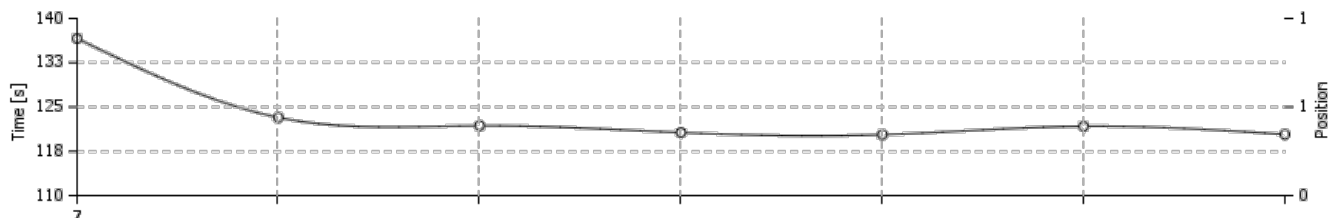

Position	Driver	Kart	Best Lap	Date
3	Driver 67	67	02:00.309	06-10-2018 427451:05:03

YOUR LAPS

YOUR RESULTS

Lap	Lap time
1	02:16.615
2	02:03.209
3	02:01.821
4	02:00.665
5	02:00.309
6	02:01.738
7	02:00.362
BEST	02:00.309

YOUR COMPETITORS

Pos	Driver	Kart	Best Lap	Gap
1	__ Driver 55 ..	55	01:56.629	+00.000
2	60 | Paweł P | Porsche Cayman S ..	54	02:00.032	+03.403
3	__ Driver 67 ..	67	02:00.309	+03.680
4	58 | Kamil D | Porsche 981 S ..	50	02:00.476	+03.847
5	59 | Krzysztof P | Mitsubishi Lancer EVO IX ..	49	02:01.633	+05.004
6	__ Driver 59 ..	59	02:04.553	+07.924
7	__ Driver 57 ..	57	02:05.133	+08.504
8	48 | Jerzy M | Porsche 968 ..	42	02:05.339	+08.710
9	57 | Miłosz B | Honda Civic ..	47	02:06.380	+09.751
10	67 | Mateusz P | Bmw M2 ..	35	02:07.909	+11.280
11	42 | Witold R | Ford Fiesta ST ..	37	02:08.981	+12.352
12	54 | Tomasz Z | VW GOLF VII R ..	40	02:09.434	+12.805
13	__ Driver 69 ..	69	02:15.297	+18.668
14	__ Driver 75 ..	75	02:15.300	+18.671
15	__ Driver 74 ..	74	02:16.860	+20.231
BEST LAP			00.000	

TRACK RECORDS

MINI			MINI SPORT			MINI CLASSIC			MINI CLASSIC 63+			TRACK DAY		
#	Driver	Lap	#	Driver	Lap	#	Driver	Lap	#	Driver	Lap	#	Driver	Lap
1	--	00.000	1	--	00.000	1	--	00.000	1	--	00.000	1	84 | Krystian W ..	01:49.997
2	--	00.000	2	--	00.000	2	--	00.000	2	--	00.000	2	83 | Łukasz C ..	01:51.282
3	--	00.000	3	--	00.000	3	--	00.000	3	--	00.000	3	77 | Michał C | BMW M4 ..	01:58.306
4	--	00.000	4	--	00.000	4	--	00.000	4	--	00.000	4	60 | Paweł P | Porsche Cayman S ..	02:00.032
5	--	00.000	5	--	00.000	5	--	00.000	5	--	00.000	5	58 | Kamil D | Porsche 981 S ..	02:00.476
6	--	00.000	6	--	00.000	6	--	00.000	6	--	00.000	6	59 | Krzysztof P | Mitsubishi Lancer EVO IX ..	02:01.633
7	--	00.000	7	--	00.000	7	--	00.000	7	--	00.000	7	80 | Filip P | Nissan 200SX ..	02:01.785