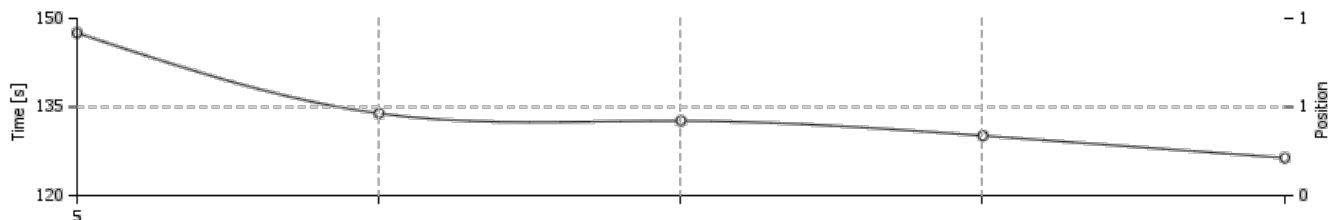

Position	Kart	Best Lap	Date
9	47	02:06.380	06-10-2018 427451:05:03

YOUR LAPS

YOUR RESULTS

Lap	Lap time
1	02:27.547
2	02:13.901
3	02:12.648
4	02:10.136
5	02:06.380
BEST	02:06.380

YOUR COMPETITORS

Pos	Driver	Kart	Best Lap	Gap
1	__ Driver 55 ..	55	01:56.629	+00.000
2	60 | Paweł P | Porsche Cayman S ..	54	02:00.032	+03.403
3	__ Driver 67 ..	67	02:00.309	+03.680
4	58 | Kamil D | Porsche 981 S ..	50	02:00.476	+03.847
5	59 | Krzysztof P | Mitsubishi Lancer EVO IX ..	49	02:01.633	+05.004
6	__ Driver 59 ..	59	02:04.553	+07.924
7	__ Driver 57 ..	57	02:05.133	+08.504
8	48 | Jerzy M | Porsche 968 ..	42	02:05.339	+08.710
9	57 | Miłosz B | Honda Civic ..	47	02:06.380	+09.751
10	67 | Mateusz P | Bmw M2 ..	35	02:07.909	+11.280
11	42 | Witold R | Ford Fiesta ST ..	37	02:08.981	+12.352
12	54 | Tomasz Z | VW GOLF VII R ..	40	02:09.434	+12.805
13	__ Driver 69 ..	69	02:15.297	+18.668
14	__ Driver 75 ..	75	02:15.300	+18.671
15	__ Driver 74 ..	74	02:16.860	+20.231
BEST LAP			00.000	

TRACK RECORDS

MINI			MINI SPORT			MINI CLASSIC			MINI CLASSIC 63+			TRACK DAY		
#	Driver	Lap	#	Driver	Lap	#	Driver	Lap	#	Driver	Lap	#	Driver	Lap
1	--	00.000	1	--	00.000	1	--	00.000	1	--	00.000	1	84 | Krystian W ..	01:49.997
2	--	00.000	2	--	00.000	2	--	00.000	2	--	00.000	2	83 | Łukasz C ..	01:51.282
3	--	00.000	3	--	00.000	3	--	00.000	3	--	00.000	3	77 | Michał C | BMW M4	01:58.306
4	--	00.000	4	--	00.000	4	--	00.000	4	--	00.000	4	60 | Paweł P | Porsche Cayman S ..	02:00.032
5	--	00.000	5	--	00.000	5	--	00.000	5	--	00.000	5	58 | Kamil D | Porsche 981 S ..	02:00.476
6	--	00.000	6	--	00.000	6	--	00.000	6	--	00.000	6	59 | Krzysztof P | Mitsubishi Lancer EVO IX ..	02:01.633
7	--	00.000	7	--	00.000	7	--	00.000	7	--	00.000	7	80 | Filip P | Nissan 200SX ..	02:01.785