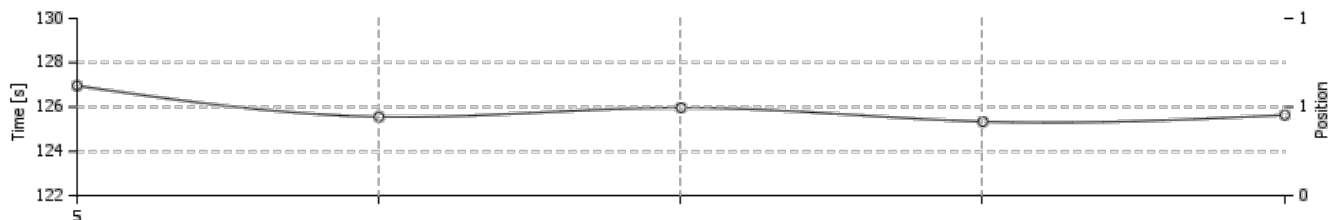

Position	Kart	Best Lap	Date
8	42	02:05.339	06-10-2018 427451:05:03

YOUR LAPS

YOUR RESULTS

Lap	Lap time
1	02:06.959
2	02:05.557
3	02:05.967
4	02:05.339
5	02:05.638
BEST	02:05.339

YOUR COMPETITORS

Pos	Driver	Kart	Best Lap	Gap
1	__ Driver 55 ..	55	01:56.629	+00.000
2	60 | Paweł P | Porsche Cayman S ..	54	02:00.032	+03.403
3	__ Driver 67 ..	67	02:00.309	+03.680
4	58 | Kamil D | Porsche 981 S ..	50	02:00.476	+03.847
5	59 | Krzysztof P | Mitsubishi Lancer EVO IX ..	49	02:01.633	+05.004
6	__ Driver 59 ..	59	02:04.553	+07.924
7	__ Driver 57 ..	57	02:05.133	+08.504
8	48 | Jerzy M | Porsche 968 ..	42	02:05.339	+08.710
9	57 | Miłosz B | Honda Civic ..	47	02:06.380	+09.751
10	67 | Mateusz P | Bmw M2 ..	35	02:07.909	+11.280
11	42 | Witold R | Ford Fiesta ST ..	37	02:08.981	+12.352
12	54 | Tomasz Z | VW GOLF VII R ..	40	02:09.434	+12.805
13	__ Driver 69 ..	69	02:15.297	+18.668
14	__ Driver 75 ..	75	02:15.300	+18.671
15	__ Driver 74 ..	74	02:16.860	+20.231
BEST LAP			00.000	

TRACK RECORDS

MINI			MINI SPORT			MINI CLASSIC			MINI CLASSIC 63+			TRACK DAY		
#	Driver	Lap	#	Driver	Lap	#	Driver	Lap	#	Driver	Lap	#	Driver	Lap
1	--	00.000	1	--	00.000	1	--	00.000	1	--	00.000	1	84 | Krystian W ..	01:49.997
2	--	00.000	2	--	00.000	2	--	00.000	2	--	00.000	2	83 | Łukasz C ..	01:51.282
3	--	00.000	3	--	00.000	3	--	00.000	3	--	00.000	3	77 | Michał C | BMW M4 ..	01:58.306
4	--	00.000	4	--	00.000	4	--	00.000	4	--	00.000	4	60 | Paweł P | Porsche Cayman S ..	02:00.032
5	--	00.000	5	--	00.000	5	--	00.000	5	--	00.000	5	58 | Kamil D | Porsche 981 S ..	02:00.476
6	--	00.000	6	--	00.000	6	--	00.000	6	--	00.000	6	59 | Krzysztof P | Mitsubishi Lancer EVO IX ..	02:01.633
7	--	00.000	7	--	00.000	7	--	00.000	7	--	00.000	7	80 | Filip P | Nissan 200SX ..	02:01.785