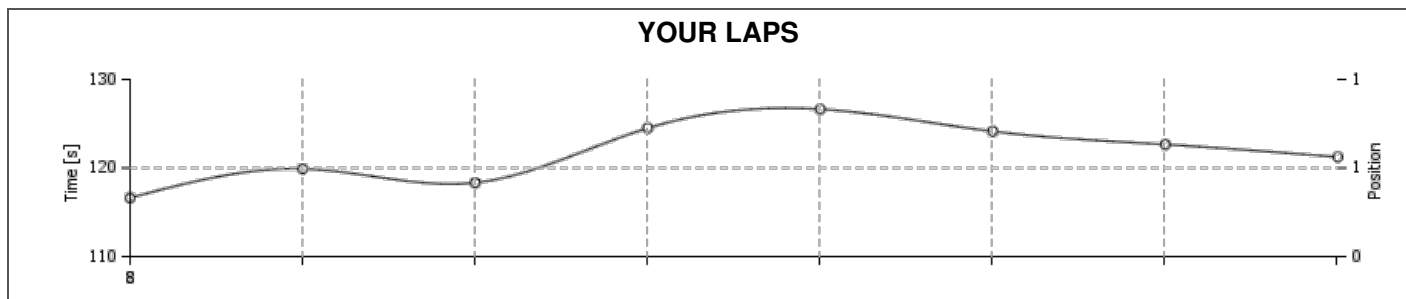

Position	Driver	Kart	Best Lap	Date
<b>1</b>	<b>Driver 55</b>	<b>55</b>	<b>01:56.629</b>	<b>06-10-2018 427451:05:03</b>

**YOUR RESULTS**

Lap	Lap time
1	<b>01:56.629</b>
2	01:59.913
3	01:58.330
4	02:04.506
5	02:06.643
6	02:04.136
7	02:02.656
8	02:01.241
<b>BEST</b>	<b>01:56.629</b>