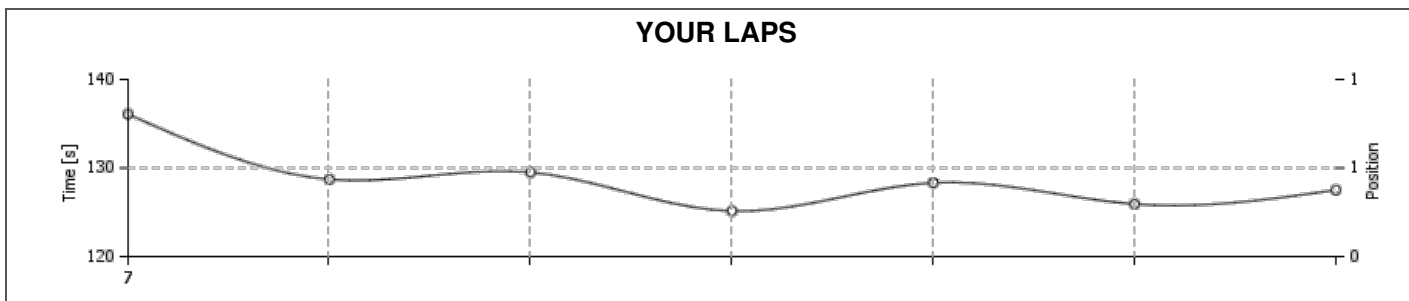

Position		Kart	Best Lap	Date
7	Driver 57	57	02:05.133	06-10-2018 427451:05:03

YOUR RESULTS

Lap	Lap time
1	02:16.073
2	02:08.712
3	02:09.506
4	02:05.133
5	02:08.333
6	02:05.924
7	02:07.512
BEST	02:05.133

YOUR COMPETITORS

Pos	Driver	Kart	Best Lap	Gap
1	__ Driver 55 ..	55	01:56.629	+00.000
2	60 | Paweł P | Porsche Cayman S ..	54	02:00.032	+03.403
3	__ Driver 67 ..	67	02:00.309	+03.680
4	58 | Kamil D | Porsche 981 S ..	50	02:00.476	+03.847
5	59 | Krzysztof P | Mitsubishi Lancer EVO IX ..	49	02:01.633	+05.004
6	__ Driver 59 ..	59	02:04.553	+07.924
7	__ Driver 57 ..	57	02:05.133	+08.504
8	48 | Jerzy M | Porsche 968 ..	42	02:05.339	+08.710
9	57 | Miłosz B | Honda Civic ..	47	02:06.380	+09.751
10	67 | Mateusz P | Bmw M2 ..	35	02:07.909	+11.280
11	42 | Witold R | Ford Fiesta ST ..	37	02:08.981	+12.352
12	54 | Tomasz Z | VW GOLF VII R ..	40	02:09.434	+12.805
13	__ Driver 69 ..	69	02:15.297	+18.668
14	__ Driver 75 ..	75	02:15.300	+18.671
15	__ Driver 74 ..	74	02:16.860	+20.231
BEST LAP			00.000	

TRACK RECORDS

MINI			MINI SPORT			MINI CLASSIC			MINI CLASSIC 63+			TRACK DAY		
#	Driver	Lap	#	Driver	Lap	#	Driver	Lap	#	Driver	Lap	#	Driver	Lap
1	--	00.000	1	--	00.000	1	--	00.000	1	--	00.000	1	84 | Krystian W ..	01:49.997
2	--	00.000	2	--	00.000	2	--	00.000	2	--	00.000	2	83 | Łukasz C ..	01:51.282
3	--	00.000	3	--	00.000	3	--	00.000	3	--	00.000	3	77 | Michał C | BMW M4	01:58.306
4	--	00.000	4	--	00.000	4	--	00.000	4	--	00.000	4	60 | Paweł P | Porsche Cayman S ..	02:00.032
5	--	00.000	5	--	00.000	5	--	00.000	5	--	00.000	5	58 | Kamil D | Porsche 981 S ..	02:00.476
6	--	00.000	6	--	00.000	6	--	00.000	6	--	00.000	6	59 | Krzysztof P | Mitsubishi Lancer EVO IX ..	02:01.633
7	--	00.000	7	--	00.000	7	--	00.000	7	--	00.000	7	80 | Filip P | Nissan 200SX ..	02:01.785