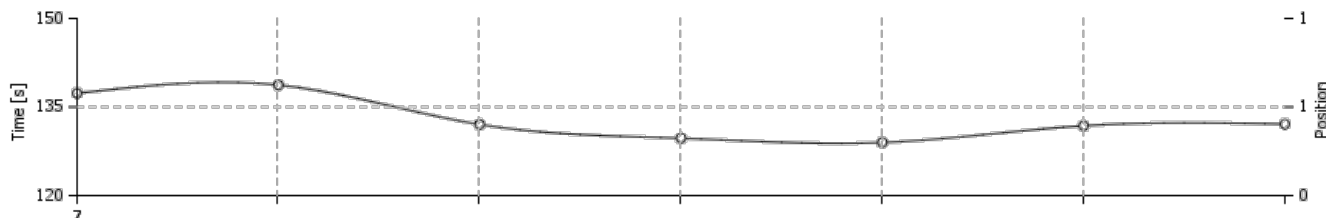

Position	Kart	Best Lap	Date
11	42 | Witold R | Ford Fiesta ST	37 02:08.981	06-10-2018 427451:05:03

YOUR LAPS

YOUR RESULTS

Lap	Lap time
1	02:17.313
2	02:18.728
3	02:12.039
4	02:09.708
5	02:08.981
6	02:11.820
7	02:12.108
BEST	02:08.981

YOUR COMPETITORS

Pos	Driver	Kart	Best Lap	Gap
1	__ Driver 55 ..	55	01:56.629	+00.000
2	60 | Paweł P | Porsche Cayman S ..	54	02:00.032	+03.403
3	__ Driver 67 ..	67	02:00.309	+03.680
4	58 | Kamil D | Porsche 981 S ..	50	02:00.476	+03.847
5	59 | Krzysztof P | Mitsubishi Lancer EVO IX ..	49	02:01.633	+05.004
6	__ Driver 59 ..	59	02:04.553	+07.924
7	__ Driver 57 ..	57	02:05.133	+08.504
8	48 | Jerzy M | Porsche 968 ..	42	02:05.339	+08.710
9	57 | Miłosz B | Honda Civic ..	47	02:06.380	+09.751
10	67 | Mateusz P | Bmw M2 ..	35	02:07.909	+11.280
11	42 | Witold R | Ford Fiesta ST ..	37	02:08.981	+12.352
12	54 | Tomasz Z | VW GOLF VII R ..	40	02:09.434	+12.805
13	__ Driver 69 ..	69	02:15.297	+18.668
14	__ Driver 75 ..	75	02:15.300	+18.671
15	__ Driver 74 ..	74	02:16.860	+20.231
BEST LAP			00.000	

TRACK RECORDS

MINI			MINI SPORT			MINI CLASSIC			MINI CLASSIC 63+			TRACK DAY		
#	Driver	Lap	#	Driver	Lap	#	Driver	Lap	#	Driver	Lap	#	Driver	Lap
1	--	00.000	1	--	00.000	1	--	00.000	1	--	00.000	1	84 | Krystian W ..	01:49.997
2	--	00.000	2	--	00.000	2	--	00.000	2	--	00.000	2	83 | Łukasz C ..	01:51.282
3	--	00.000	3	--	00.000	3	--	00.000	3	--	00.000	3	77 | Michał C | BMW M4 ..	01:58.306
4	--	00.000	4	--	00.000	4	--	00.000	4	--	00.000	4	60 | Paweł P | Porsche Cayman S ..	02:00.032
5	--	00.000	5	--	00.000	5	--	00.000	5	--	00.000	5	58 | Kamil D | Porsche 981 S ..	02:00.476
6	--	00.000	6	--	00.000	6	--	00.000	6	--	00.000	6	59 | Krzysztof P | Mitsubishi Lancer EVO IX ..	02:01.633
7	--	00.000	7	--	00.000	7	--	00.000	7	--	00.000	7	80 | Filip P | Nissan 200SX ..	02:01.785