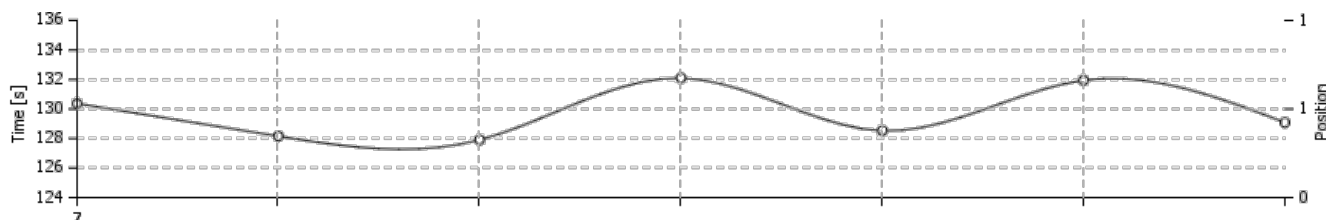

Position		Kart	Best Lap	Date
10	67 | Mateusz P | Bmw M2	35	02:07.909	06-10-2018 427451:05:03

YOUR LAPS

YOUR RESULTS

Lap	Lap time
1	02:10.370
2	02:08.159
3	02:07.909
4	02:12.096
5	02:08.524
6	02:11.946
7	02:09.087
BEST	02:07.909

YOUR COMPETITORS

Pos	Driver	Kart	Best Lap	Gap
1	__ Driver 55 ..	55	01:56.629	+00.000
2	60 | Paweł P | Porsche Cayman S ..	54	02:00.032	+03.403
3	__ Driver 67 ..	67	02:00.309	+03.680
4	58 | Kamil D | Porsche 981 S ..	50	02:00.476	+03.847
5	59 | Krzysztof P | Mitsubishi Lancer EVO IX ..	49	02:01.633	+05.004
6	__ Driver 59 ..	59	02:04.553	+07.924
7	__ Driver 57 ..	57	02:05.133	+08.504
8	48 | Jerzy M | Porsche 968 ..	42	02:05.339	+08.710
9	57 | Miłosz B | Honda Civic ..	47	02:06.380	+09.751
10	67 | Mateusz P | Bmw M2 ..	35	02:07.909	+11.280
11	42 | Witold R | Ford Fiesta ST ..	37	02:08.981	+12.352
12	54 | Tomasz Z | VW GOLF VII R ..	40	02:09.434	+12.805
13	__ Driver 69 ..	69	02:15.297	+18.668
14	__ Driver 75 ..	75	02:15.300	+18.671
15	__ Driver 74 ..	74	02:16.860	+20.231
BEST LAP			00.000	

TRACK RECORDS

MINI			MINI SPORT			MINI CLASSIC			MINI CLASSIC 63+			TRACK DAY		
#	Driver	Lap	#	Driver	Lap	#	Driver	Lap	#	Driver	Lap	#	Driver	Lap
1	--	00.000	1	--	00.000	1	--	00.000	1	--	00.000	1	84 | Krystian W ..	01:49.997
2	--	00.000	2	--	00.000	2	--	00.000	2	--	00.000	2	83 | Łukasz C ..	01:51.282
3	--	00.000	3	--	00.000	3	--	00.000	3	--	00.000	3	77 | Michał C | BMW M4	01:58.306
4	--	00.000	4	--	00.000	4	--	00.000	4	--	00.000	4	--	--
5	--	00.000	5	--	00.000	5	--	00.000	5	--	00.000	4	60 | Paweł P | Porsche Cayman S ..	02:00.032
6	--	00.000	6	--	00.000	6	--	00.000	6	--	00.000	5	58 | Kamil D | Porsche 981 S ..	02:00.476
7	--	00.000	7	--	00.000	7	--	00.000	7	--	00.000	59 | Krzysztof P | Mitsubishi Lancer EVO IX ..	02:01.633	
												7	80 | Filip P | Nissan 200SX ..	02:01.785