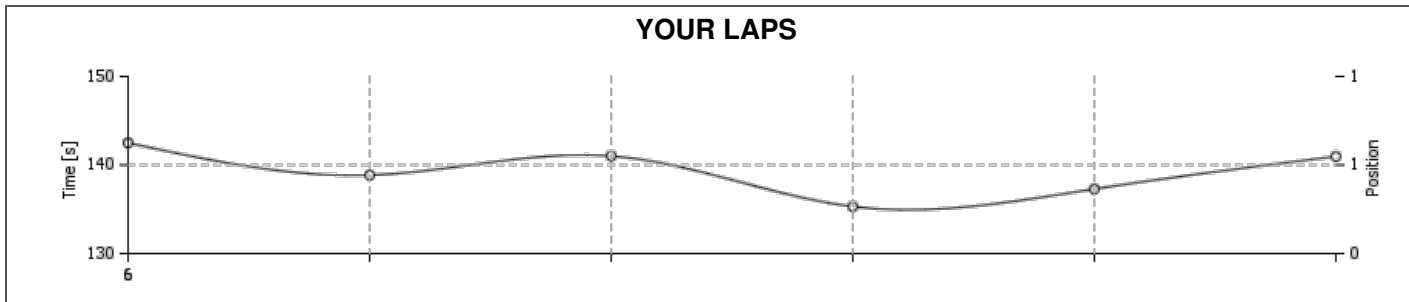

Position	Kart	Best Lap	Date
14	75	02:15.300	06-10-2018 427451:05:03

YOUR RESULTS

Lap	Lap time
1	02:22.504
2	02:18.853
3	02:21.022
4	02:15.300
5	02:17.287
6	02:20.966
BEST	02:15.300

YOUR COMPETITORS

Pos	Driver	Kart	Best Lap	Gap
1	__ Driver 55 ..	55	01:56.629	+00.000
2	60 | Paweł P | Porsche Cayman S ..	54	02:00.032	+03.403
3	__ Driver 67 ..	67	02:00.309	+03.680
4	58 | Kamil D | Porsche 981 S ..	50	02:00.476	+03.847
5	59 | Krzysztof P | Mitsubishi Lancer EVO IX ..	49	02:01.633	+05.004
6	__ Driver 59 ..	59	02:04.553	+07.924
7	__ Driver 57 ..	57	02:05.133	+08.504
8	48 | Jerzy M | Porsche 968 ..	42	02:05.339	+08.710
9	57 | Miłosz B | Honda Civic ..	47	02:06.380	+09.751
10	67 | Mateusz P | Bmw M2 ..	35	02:07.909	+11.280
11	42 | Witold R | Ford Fiesta ST ..	37	02:08.981	+12.352
12	54 | Tomasz Z | VW GOLF VII R ..	40	02:09.434	+12.805
13	__ Driver 69 ..	69	02:15.297	+18.668
14	__ Driver 75 ..	75	02:15.300	+18.671
15	__ Driver 74 ..	74	02:16.860	+20.231
BEST LAP			00.000	

TRACK RECORDS

MINI			MINI SPORT			MINI CLASSIC			MINI CLASSIC 63+			TRACK DAY		
#	Driver	Lap	#	Driver	Lap	#	Driver	Lap	#	Driver	Lap	#	Driver	Lap
1	--	00.000	1	--	00.000	1	--	00.000	1	--	00.000	1	84 | Krystian W ..	01:49.997
2	--	00.000	2	--	00.000	2	--	00.000	2	--	00.000	2	83 | Łukasz C ..	01:51.282
3	--	00.000	3	--	00.000	3	--	00.000	3	--	00.000	3	77 | Michał C | BMW M4	01:58.306
4	--	00.000	4	--	00.000	4	--	00.000	4	--	00.000	4	--	--
5	--	00.000	5	--	00.000	5	--	00.000	5	--	00.000	4	60 | Paweł P | Porsche Cayman S ..	02:00.032
6	--	00.000	6	--	00.000	6	--	00.000	6	--	00.000	5	58 | Kamil D | Porsche 981 S ..	02:00.476
7	--	00.000	7	--	00.000	7	--	00.000	7	--	00.000	5	59 | Krzysztof P | Mitsubishi Lancer EVO IX ..	02:01.633
												6	80 | Filip P | Nissan 200SX ..	02:01.785