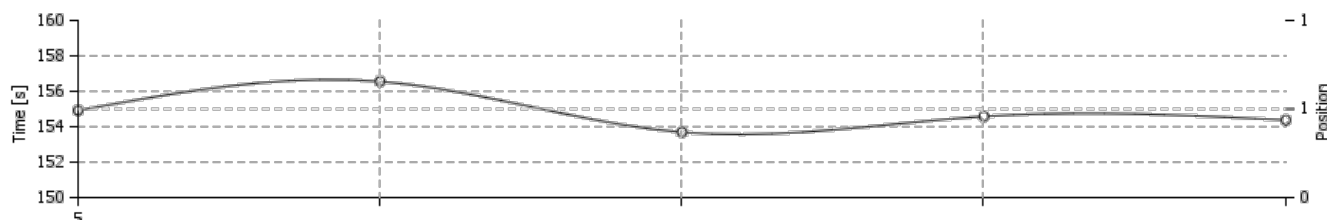

Position	Kart	Best Lap	Date
18	35 | Adam T. T | Rover Mini 35 LE	34 02:33.685	06-10-2018 427452:13:34

YOUR LAPS

YOUR RESULTS

Lap	Lap time
1	02:34.916
2	02:36.554
3	02:33.685
4	02:34.581
5	02:34.374
BEST	02:33.685

YOUR COMPETITORS

Pos	Driver	Kart	Best Lap	Gap
1	22 | Jan Z | Mini JCW ..	33	02:08.088	+00.000
2	2 | Dawid K | Mini 1.3 Turbo ..	12	02:13.154	+05.066
3	21 | Michał K | Mini Clubman Classic ..	15	02:14.162	+06.074
4	14 | Rafał Ł | Mini Cooper S ..	27	02:14.805	+06.717
5	8 | Maciej J | Mini Cooper S ..	23	02:15.150	+07.062
6	11 | Janusz M | Mercedes amg c63 ..	25	02:16.208	+08.120
7	17 | Bartłomiej B | Mini JCW ..	29	02:16.376	+08.288
8	19 | Damian P | Mini Cooper S ..	31	02:16.798	+08.710
9	10 | Piotr T | Mini Special ..	24	02:17.100	+09.012
10	1 | Mateusz K | Mini Cooper S ..	18	02:18.244	+10.156
11	3 | Waldemar P | Rover Mini ..	19	02:18.520	+10.432
12	9 | Piotr L. L | Mini Cooper S ..	14	02:20.596	+12.508
13	12 | Grzegorz Ś | Austin Rover Mini ..	13	02:24.891	+16.803
14	20 | Darek P | Mini Paceman S ..	32	02:26.784	+18.696
15	28 | Arek H | Mini JCW ..	3	02:27.252	+19.164
16	16 | Agnieszka S | Mini Cooper ..	63	02:30.004	+21.916
17	69 | Jacek M | Mini Cooper D ..	11	02:31.094	+23.006
18	35 | Adam T. T | Rover Mini 35 LE ..	34	02:33.685	+25.597
19	7 | Małgorzata P | Mini One ..	22	02:36.364	+28.276
20	6 | Adam N. M | Austin Rover Mini ..	21	02:40.415	+32.327
21	4 | Jerzy K | Mini Mk2 ..	20	03:16.030	+01:07.942
BEST LAP			00.000	

TRACK RECORDS

MINI			MINI SPORT			MINI CLASSIC			MINI CLASSIC 63+			TRACK DAY		
#	Driver	Lap	#	Driver	Lap	#	Driver	Lap	#	Driver	Lap	#	Driver	Lap
1	14 | Rafał Ł | Mini Cooper S ..	02:14.805	1	32 | Arkadiusz K | Mini Cooper S ..	02:03.942	1	35 | Adam T. T | Rover Mini 35 LE ..	02:33.685	1	2 | Dawid K | Mini 1.3 Turbo ..	02:13.154	1	83 | Łukasz C ..	01:48.730
2	8 | Maciej J | Mini Cooper S ..	02:15.150	2	29 | Radosław W | Mini Cooper S ..	02:04.219	2	6 | Adam N. M | Austin Rover Mini ..	02:40.415	2	21 | Michał K | Mini Clubman Classic ..	02:14.162	2	84 | Krystian W ..	01:49.997
3	9 | Piotr L. L | Mini Cooper S ..	02:20.596	3	37 | Paweł M | Mini JCW ..	02:04.993	3	4 | Jerzy K | Mini Mk2 ..	03:16.030	3	10 | Piotr T | Mini Special ..	02:17.100	3	80 | Filip P | Nissan 200SX ..	01:57.939
4	28 | Arek H | Mini JCW ..	02:25.212	4	26 | Joanna G | Mini GP2 ..	02:05.061	4	---	00.000	4	3 | Waldemar P | Rover Mini ..	02:18.520	4	77 | Michał C | BMW M4 ..	01:58.156
5	20 | Darek P | Mini Paceman S ..	02:26.784	5	27 | Adrian M | Mini GP2 ..	02:05.276	5	---	00.000	5	12 | Grzegorz Ś | Austin Rover Mini ..	02:24.891	5	60 | Paweł P | Porsche Cayman S ..	02:00.032
6	7 | Małgorzata P | Mini One ..	02:36.364	6	24 | David P. P | Mini JCW ..	02:05.812	6	---	00.000	6	16 | Agnieszka S | Mini Cooper ..	02:30.004	6	52 | Piotr K | Mitsubishi EVO X ..	02:00.309
7	18 | Angelika G | Mini Cooper S ..	03:07.153	7	30 | Tomasz A | Mini Cooper S ..	02:07.011	7	---	00.000	7	---	00.000	7	58 | Kamil D | Porsche 981 S ..	02:00.476