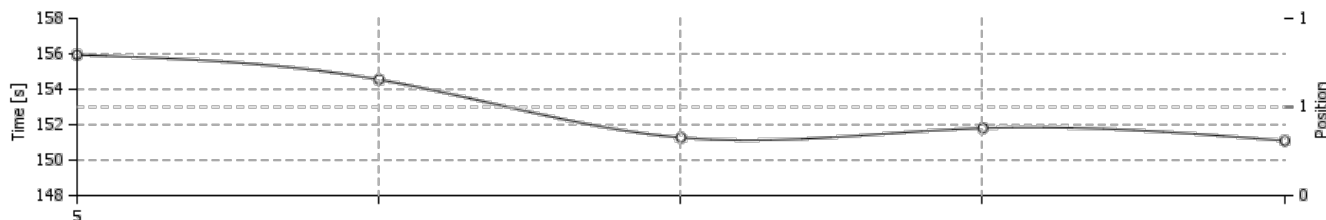

Position	Kart	Best Lap	Date
17	69 | Jacek M | Mini Cooper D	11 02:31.094	06-10-2018 427452:13:34

YOUR LAPS

YOUR RESULTS

Lap	Lap time
1	02:35.942
2	02:34.547
3	02:31.269
4	02:31.807
5	02:31.094
BEST	02:31.094

YOUR COMPETITORS

Pos	Driver	Kart	Best Lap	Gap
1	22 | Jan Z | Mini JCW ..	33	02:08.088	+00.000
2	2 | Dawid K | Mini 1.3 Turbo ..	12	02:13.154	+05.066
3	21 | Michał K | Mini Clubman Classic ..	15	02:14.162	+06.074
4	14 | Rafał Ł | Mini Cooper S ..	27	02:14.805	+06.717
5	8 | Maciej J | Mini Cooper S ..	23	02:15.150	+07.062
6	11 | Janusz M | Mercedes amg c63 ..	25	02:16.208	+08.120
7	17 | Bartłomiej B | Mini JCW ..	29	02:16.376	+08.288
8	19 | Damian P | Mini Cooper S ..	31	02:16.798	+08.710
9	10 | Piotr T | Mini Special ..	24	02:17.100	+09.012
10	1 | Mateusz K | Mini Cooper S ..	18	02:18.244	+10.156
11	3 | Waldemar P | Rover Mini ..	19	02:18.520	+10.432
12	9 | Piotr L. L | Mini Cooper S ..	14	02:20.596	+12.508
13	12 | Grzegorz Ś | Austin Rover Mini ..	13	02:24.891	+16.803
14	20 | Darek P | Mini Paceman S ..	32	02:26.784	+18.696
15	28 | Arek H | Mini JCW ..	3	02:27.252	+19.164
16	16 | Agnieszka S | Mini Cooper ..	63	02:30.004	+21.916
17	69 | Jacek M | Mini Cooper D ..	11	02:31.094	+23.006
18	35 | Adam T. T | Rover Mini 35 LE ..	34	02:33.685	+25.597
19	7 | Małgorzata P | Mini One ..	22	02:36.364	+28.276
20	6 | Adam N. M | Austin Rover Mini ..	21	02:40.415	+32.327
21	4 | Jerzy K | Mini Mk2 ..	20	03:16.030	+01:07.942
BEST LAP			00.000	

TRACK RECORDS

MINI			MINI SPORT			MINI CLASSIC			MINI CLASSIC 63+			TRACK DAY		
#	Driver	Lap	#	Driver	Lap	#	Driver	Lap	#	Driver	Lap	#	Driver	Lap
1	14 | Rafał Ł | Mini Cooper S ..	02:14.805	1	32 | Arkadiusz K | Mini Cooper S ..	02:03.942	1	35 | Adam T. T | Rover Mini 35 LE ..	02:33.685	1	2 | Dawid K | Mini 1.3 Turbo ..	02:13.154	1	83 | Łukasz C ..	01:48.730
2	8 | Maciej J | Mini Cooper S ..	02:15.150	2	29 | Radosław W | Mini Cooper S ..	02:04.219	2	6 | Adam N. M | Austin Rover Mini ..	02:40.415	2	21 | Michał K | Mini Clubman Classic ..	02:14.162	2	84 | Krystian W ..	01:49.997
3	9 | Piotr L. L | Mini Cooper S ..	02:20.596	3	37 | Paweł M | Mini JCW ..	02:04.993	3	4 | Jerzy K | Mini Mk2 ..	03:16.030	3	10 | Piotr T | Mini Special ..	02:17.100	3	80 | Filip P | Nissan 200SX ..	01:57.939
4	28 | Arek H | Mini JCW ..	02:25.212	4	26 | Joanna G | Mini GP2 ..	02:05.061	4	---	00.000	4	3 | Waldemar P | Rover Mini ..	02:18.520	4	77 | Michał C | BMW M4 ..	01:58.156
5	20 | Darek P | Mini Paceman S ..	02:26.784	5	27 | Adrian M | Mini GP2 ..	02:05.276	5	---	00.000	5	12 | Grzegorz Ś | Austin Rover Mini ..	02:24.891	5	60 | Paweł P | Porsche Cayman S ..	02:00.032
6	7 | Małgorzata P | Mini One ..	02:36.364	6	24 | David P. P | Mini JCW ..	02:05.812	6	---	00.000	6	16 | Agnieszka S | Mini Cooper ..	02:30.004	6	52 | Piotr K | Mitsubishi EVO X ..	02:00.309
7	18 | Angelika G | Mini Cooper S ..	03:07.153	7	30 | Tomasz A | Mini Cooper S ..	02:07.011	7	---	00.000	7	---	00.000	7	58 | Kamil D | Porsche 981 S ..	02:00.476