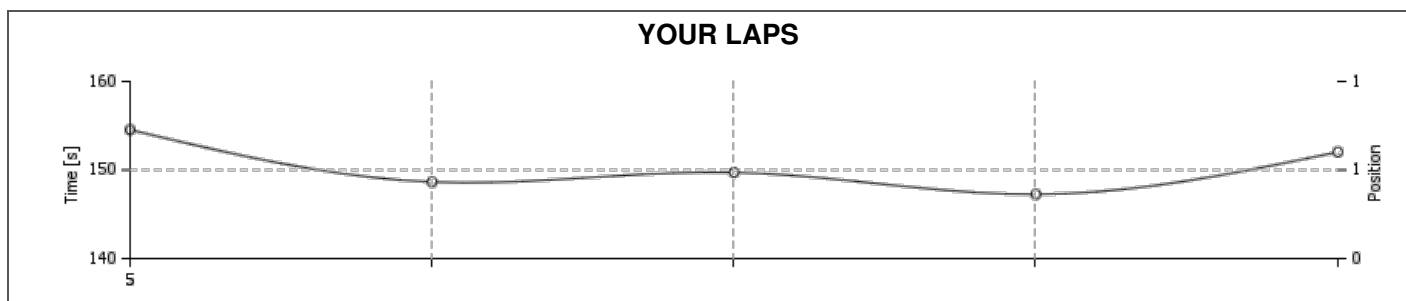

Position	Kart	Best Lap	Date
15	28 | Arek H | Mini JCW	3 02:27.252	06-10-2018 427452:13:34

YOUR RESULTS

Lap	Lap time
1	02:34.542
2	02:28.647
3	02:29.725
4	02:27.252
5	02:32.032
BEST	02:27.252

YOUR COMPETITORS

Pos	Driver	Kart	Best Lap	Gap
1	22 | Jan Z | Mini JCW ..	33	02:08.088	+00.000
2	2 | Dawid K | Mini 1.3 Turbo ..	12	02:13.154	+05.066
3	21 | Michał K | Mini Clubman Classic ..	15	02:14.162	+06.074
4	14 | Rafał Ł | Mini Cooper S ..	27	02:14.805	+06.717
5	8 | Maciej J | Mini Cooper S ..	23	02:15.150	+07.062
6	11 | Janusz M | Mercedes amg c63 ..	25	02:16.208	+08.120
7	17 | Bartłomiej B | Mini JCW ..	29	02:16.376	+08.288
8	19 | Damian P | Mini Cooper S ..	31	02:16.798	+08.710
9	10 | Piotr T | Mini Special ..	24	02:17.100	+09.012
10	1 | Mateusz K | Mini Cooper S ..	18	02:18.244	+10.156
11	3 | Waldemar P | Rover Mini ..	19	02:18.520	+10.432
12	9 | Piotr L. L | Mini Cooper S ..	14	02:20.596	+12.508
13	12 | Grzegorz Ś | Austin Rover Mini ..	13	02:24.891	+16.803
14	20 | Darek P | Mini Paceman S ..	32	02:26.784	+18.696
15	28 | Arek H | Mini JCW ..	3	02:27.252	+19.164
16	16 | Agnieszka S | Mini Cooper ..	63	02:30.004	+21.916
17	69 | Jacek M | Mini Cooper D ..	11	02:31.094	+23.006
18	35 | Adam T. T | Rover Mini 35 LE ..	34	02:33.685	+25.597
19	7 | Małgorzata P | Mini One ..	22	02:36.364	+28.276
20	6 | Adam N. M | Austin Rover Mini ..	21	02:40.415	+32.327
21	4 | Jerzy K | Mini Mk2 ..	20	03:16.030	+01:07.942
BEST LAP			00.000	

TRACK RECORDS

MINI			MINI SPORT			MINI CLASSIC			MINI CLASSIC 63+			TRACK DAY		
#	Driver	Lap	#	Driver	Lap	#	Driver	Lap	#	Driver	Lap	#	Driver	Lap
1	14 | Rafał Ł | Mini Cooper S ..	02:14.805	1	32 | Arkadiusz K | Mini Cooper S ..	02:03.942	1	35 | Adam T. T | Rover Mini 35 LE ..	02:33.685	1	2 | Dawid K | Mini 1.3 Turbo ..	02:13.154	1	83 | Łukasz C ..	01:48.730
2	8 | Maciej J | Mini Cooper S ..	02:15.150	2	29 | Radosław W | Mini Cooper S ..	02:04.219	2	6 | Adam N. M | Austin Rover Mini ..	02:40.415	2	21 | Michał K | Mini Clubman Classic ..	02:14.162	2	84 | Krystian W ..	01:49.997
3	9 | Piotr L. L | Mini Cooper S ..	02:20.596	3	37 | Paweł M | Mini JCW ..	02:04.993	3	4 | Jerzy K | Mini Mk2 ..	03:16.030	3	10 | Piotr T | Mini Special ..	02:17.100	3	80 | Filip P | Nissan 200SX ..	01:57.939
4	28 | Arek H | Mini JCW ..	02:25.212	4	26 | Joanna G | Mini GP2 ..	02:05.061	4	---	00.000	4	3 | Waldemar P | Rover Mini ..	02:18.520	4	77 | Michał C | BMW M4 ..	01:58.156
5	20 | Darek P | Mini Paceman S ..	02:26.784	5	27 | Adrian M | Mini GP2 ..	02:05.276	5	---	00.000	5	12 | Grzegorz Ś | Austin Rover Mini ..	02:24.891	5	60 | Paweł P | Porsche Cayman S ..	02:00.032
6	7 | Małgorzata P | Mini One ..	02:36.364	6	24 | David P. P | Mini JCW ..	02:05.812	6	---	00.000	6	16 | Agnieszka S | Mini Cooper ..	02:30.004	6	52 | Piotr K | Mitsubishi EVO X ..	02:00.309
7	18 | Angelika G | Mini Cooper S ..	03:07.153	7	30 | Tomasz A | Mini Cooper S ..	02:07.011	7	---	00.000	7	---	00.000	7	58 | Kamil D | Porsche 981 S ..	02:00.476