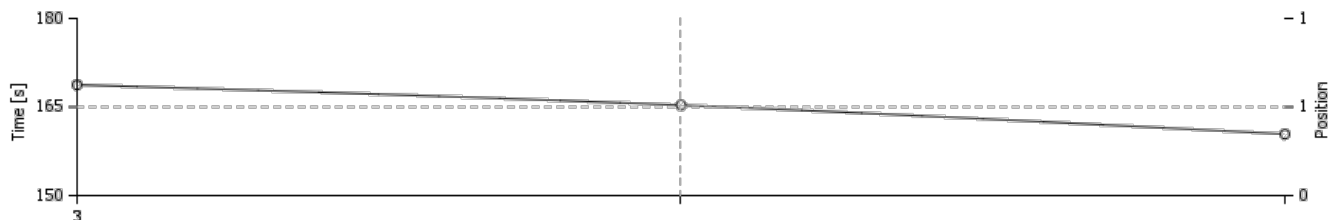

Position	Kart	Best Lap	Date
20	6 | Adam N. M | Austin Rover Mini	21 02:40.415	06-10-2018 427452:13:34

YOUR LAPS

YOUR RESULTS

Lap	Lap time
1	02:48.755
2	02:45.306
3	02:40.415
BEST	02:40.415

YOUR COMPETITORS

Pos	Driver	Kart	Best Lap	Gap
1	22 | Jan Z | Mini JCW ..	33	02:08.088	+00.000
2	2 | Dawid K | Mini 1.3 Turbo ..	12	02:13.154	+05.066
3	21 | Michał K | Mini Clubman Classic ..	15	02:14.162	+06.074
4	14 | Rafał Ł | Mini Cooper S ..	27	02:14.805	+06.717
5	8 | Maciej J | Mini Cooper S ..	23	02:15.150	+07.062
6	11 | Janusz M | Mercedes amg c63 ..	25	02:16.208	+08.120
7	17 | Bartłomiej B | Mini JCW ..	29	02:16.376	+08.288
8	19 | Damian P | Mini Cooper S ..	31	02:16.798	+08.710
9	10 | Piotr T | Mini Special ..	24	02:17.100	+09.012
10	1 | Mateusz K | Mini Cooper S ..	18	02:18.244	+10.156
11	3 | Waldemar P | Rover Mini ..	19	02:18.520	+10.432
12	9 | Piotr L. L | Mini Cooper S ..	14	02:20.596	+12.508
13	12 | Grzegorz Ś | Austin Rover Mini ..	13	02:24.891	+16.803
14	20 | Darek P | Mini Paceman S ..	32	02:26.784	+18.696
15	28 | Arek H | Mini JCW ..	3	02:27.252	+19.164
16	16 | Agnieszka S | Mini Cooper ..	63	02:30.004	+21.916
17	69 | Jacek M | Mini Cooper D ..	11	02:31.094	+23.006
18	35 | Adam T. T | Rover Mini 35 LE ..	34	02:33.685	+25.597
19	7 | Małgorzata P | Mini One ..	22	02:36.364	+28.276
20	6 | Adam N. M | Austin Rover Mini ..	21	02:40.415	+32.327
21	4 | Jerzy K | Mini Mk2 ..	20	03:16.030	+01:07.942
BEST LAP			00.000	

TRACK RECORDS

MINI			MINI SPORT			MINI CLASSIC			MINI CLASSIC 63+			TRACK DAY		
#	Driver	Lap	#	Driver	Lap	#	Driver	Lap	#	Driver	Lap	#	Driver	Lap
1	14 | Rafał Ł | Mini Cooper S ..	02:14.805	1	32 | Arkadiusz K | Mini Cooper S ..	02:03.942	1	35 | Adam T. T | Rover Mini 35 LE ..	02:33.685	1	2 | Dawid K | Mini 1.3 Turbo ..	02:13.154	1	83 | Łukasz C ..	01:48.730
2	8 | Maciej J | Mini Cooper S ..	02:15.150	2	29 | Radosław W | Mini Cooper S ..	02:04.219	2	6 | Adam N. M | Austin Rover Mini ..	02:40.415	2	21 | Michał K | Mini Clubman Classic ..	02:14.162	2	84 | Krystian W ..	01:49.997
3	9 | Piotr L. L | Mini Cooper S ..	02:20.596	3	37 | Paweł M | Mini JCW ..	02:04.993	3	4 | Jerzy K | Mini Mk2 ..	03:16.030	3	10 | Piotr T | Mini Special ..	02:17.100	3	80 | Filip P | Nissan 200SX ..	01:57.939
4	28 | Arek H | Mini JCW ..	02:25.212	4	26 | Joanna G | Mini GP2 ..	02:05.061	4	---	00.000	4	3 | Waldemar P | Rover Mini ..	02:18.520	4	77 | Michał C | BMW M4 ..	01:58.156
5	20 | Darek P | Mini Paceman S ..	02:26.784	5	27 | Adrian M | Mini GP2 ..	02:05.276	5	---	00.000	5	12 | Grzegorz Ś | Austin Rover Mini ..	02:24.891	5	60 | Paweł P | Porsche Cayman S ..	02:00.032
6	7 | Małgorzata P | Mini One ..	02:36.364	6	24 | David P. P | Mini JCW ..	02:05.812	6	---	00.000	6	16 | Agnieszka S | Mini Cooper ..	02:30.004	6	52 | Piotr K | Mitsubishi EVO X ..	02:00.309
7	18 | Angelika G | Mini Cooper S ..	03:07.153	7	30 | Tomasz A | Mini Cooper S ..	02:07.011	7	---	00.000	7	---	00.000	7	58 | Kamil D | Porsche 981 S ..	02:00.476