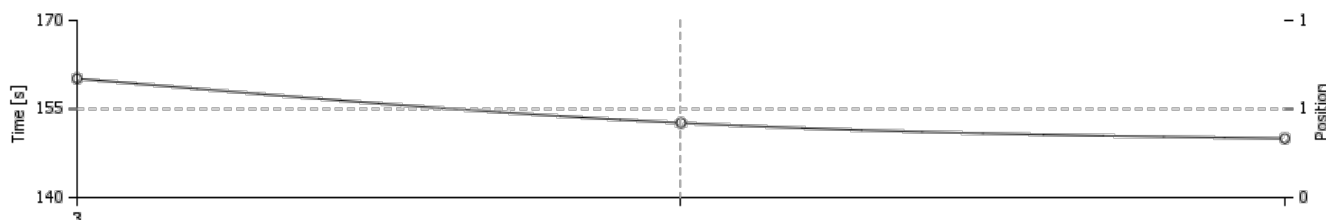

Position	Kart	Best Lap	Date
16	63	02:30.004	06-10-2018 427452:13:34

YOUR LAPS

YOUR RESULTS

Lap	Lap time
1	02:40.149
2	02:32.641
3	02:30.004
BEST	02:30.004

YOUR COMPETITORS

Pos	Driver	Kart	Best Lap	Gap
1	22 | Jan Z | Mini JCW ..	33	02:08.088	+00.000
2	2 | Dawid K | Mini 1.3 Turbo ..	12	02:13.154	+05.066
3	21 | Michał K | Mini Clubman Classic ..	15	02:14.162	+06.074
4	14 | Rafał Ł | Mini Cooper S ..	27	02:14.805	+06.717
5	8 | Maciej J | Mini Cooper S ..	23	02:15.150	+07.062
6	11 | Janusz M | Mercedes amg c63 ..	25	02:16.208	+08.120
7	17 | Bartłomiej B | Mini JCW ..	29	02:16.376	+08.288
8	19 | Damian P | Mini Cooper S ..	31	02:16.798	+08.710
9	10 | Piotr T | Mini Special ..	24	02:17.100	+09.012
10	1 | Mateusz K | Mini Cooper S ..	18	02:18.244	+10.156
11	3 | Waldemar P | Rover Mini ..	19	02:18.520	+10.432
12	9 | Piotr L. L | Mini Cooper S ..	14	02:20.596	+12.508
13	12 | Grzegorz Ś | Austin Rover Mini ..	13	02:24.891	+16.803
14	20 | Darek P | Mini Paceman S ..	32	02:26.784	+18.696
15	28 | Arek H | Mini JCW ..	3	02:27.252	+19.164
16	16 | Agnieszka S | Mini Cooper ..	63	02:30.004	+21.916
17	69 | Jacek M | Mini Cooper D ..	11	02:31.094	+23.006
18	35 | Adam T. T | Rover Mini 35 LE ..	34	02:33.685	+25.597
19	7 | Małgorzata P | Mini One ..	22	02:36.364	+28.276
20	6 | Adam N. M | Austin Rover Mini ..	21	02:40.415	+32.327
21	4 | Jerzy K | Mini Mk2 ..	20	03:16.030	+01:07.942
BEST LAP			00.000	

TRACK RECORDS

MINI			MINI SPORT			MINI CLASSIC			MINI CLASSIC 63+			TRACK DAY		
#	Driver	Lap	#	Driver	Lap	#	Driver	Lap	#	Driver	Lap	#	Driver	Lap
1	14 | Rafał Ł | Mini Cooper S ..	02:14.805	1	32 | Arkadiusz K | Mini Cooper S ..	02:03.942	1	35 | Adam T. T | Rover Mini 35 LE ..	02:33.685	1	2 | Dawid K | Mini 1.3 Turbo ..	02:13.154	1	83 | Łukasz C ..	01:48.730
2	8 | Maciej J | Mini Cooper S ..	02:15.150	2	29 | Radosław W | Mini Cooper S ..	02:04.219	2	6 | Adam N. M | Austin Rover Mini ..	02:40.415	2	21 | Michał K | Mini Clubman Classic ..	02:14.162	2	84 | Krystian W ..	01:49.997
3	9 | Piotr L. L | Mini Cooper S ..	02:20.596	3	37 | Paweł M | Mini JCW ..	02:04.993	3	4 | Jerzy K | Mini Mk2 ..	03:16.030	3	10 | Piotr T | Mini Special ..	02:17.100	3	80 | Filip P | Nissan 200SX ..	01:57.939
4	28 | Arek H | Mini JCW ..	02:25.212	4	26 | Joanna G | Mini GP2 ..	02:05.061	4	---	00.000	4	3 | Waldemar P | Rover Mini ..	02:18.520	4	77 | Michał C | BMW M4 ..	01:58.156
5	20 | Darek P | Mini Paceman S ..	02:26.784	5	27 | Adrian M | Mini GP2 ..	02:05.276	5	---	00.000	5	12 | Grzegorz Ś | Austin Rover Mini ..	02:24.891	5	60 | Paweł P | Porsche Cayman S ..	02:00.032
6	7 | Małgorzata P | Mini One ..	02:36.364	6	24 | David P. P | Mini JCW ..	02:05.812	6	---	00.000	6	16 | Agnieszka S | Mini Cooper ..	02:30.004	6	52 | Piotr K | Mitsubishi EVO X ..	02:00.309
7	18 | Angelika G | Mini Cooper S ..	03:07.153	7	30 | Tomasz A | Mini Cooper S ..	02:07.011	7	---	00.000	7	---	00.000	7	58 | Kamil D | Porsche 981 S ..	02:00.476