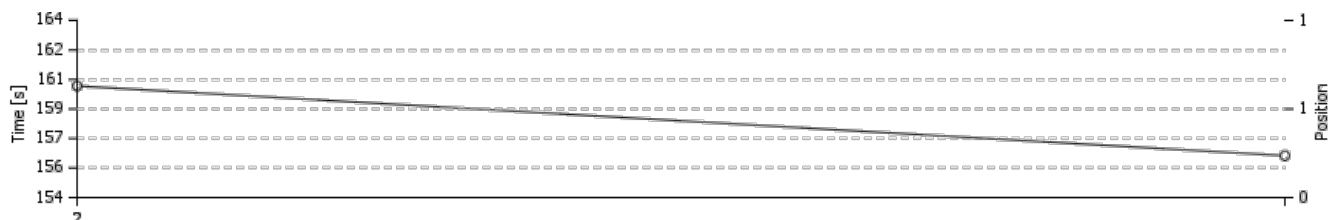

Position	Kart	Best Lap	Date
19	7 | Małgorzata P | Mini One	22 02:36.364	06-10-2018 427452:13:34

YOUR LAPS

YOUR RESULTS

Lap	Lap time
1	02:40.300
2	02:36.364
BEST	02:36.364

YOUR COMPETITORS

Pos	Driver	Kart	Best Lap	Gap
1	22 | Jan Z | Mini JCW ..	33	02:08.088	+00.000
2	2 | Dawid K | Mini 1.3 Turbo ..	12	02:13.154	+05.066
3	21 | Michał K | Mini Clubman Classic ..	15	02:14.162	+06.074
4	14 | Rafał Ł | Mini Cooper S ..	27	02:14.805	+06.717
5	8 | Maciej J | Mini Cooper S ..	23	02:15.150	+07.062
6	11 | Janusz M | Mercedes amg c63 ..	25	02:16.208	+08.120
7	17 | Bartłomiej B | Mini JCW ..	29	02:16.376	+08.288
8	19 | Damian P | Mini Cooper S ..	31	02:16.798	+08.710
9	10 | Piotr T | Mini Special ..	24	02:17.100	+09.012
10	1 | Mateusz K | Mini Cooper S ..	18	02:18.244	+10.156
11	3 | Waldemar P | Rover Mini ..	19	02:18.520	+10.432
12	9 | Piotr L. L | Mini Cooper S ..	14	02:20.596	+12.508
13	12 | Grzegorz Ś | Austin Rover Mini ..	13	02:24.891	+16.803
14	20 | Darek P | Mini Paceman S ..	32	02:26.784	+18.696
15	28 | Arek H | Mini JCW ..	3	02:27.252	+19.164
16	16 | Agnieszka S | Mini Cooper ..	63	02:30.004	+21.916
17	69 | Jacek M | Mini Cooper D ..	11	02:31.094	+23.006
18	35 | Adam T. T | Rover Mini 35 LE ..	34	02:33.685	+25.597
19	7 | Małgorzata P | Mini One ..	22	02:36.364	+28.276
20	6 | Adam N. M | Austin Rover Mini ..	21	02:40.415	+32.327
21	4 | Jerzy K | Mini Mk2 ..	20	03:16.030	+01:07.942
BEST LAP			00.000	

TRACK RECORDS

MINI			MINI SPORT			MINI CLASSIC			MINI CLASSIC 63+			TRACK DAY		
#	Driver	Lap	#	Driver	Lap	#	Driver	Lap	#	Driver	Lap	#	Driver	Lap
1	14 | Rafał Ł | Mini Cooper S ..	02:14.805	1	32 | Arkadiusz K | Mini Cooper S ..	02:03.942	1	35 | Adam T. T | Rover Mini 35 LE ..	02:33.685	1	2 | Dawid K | Mini 1.3 Turbo ..	02:13.154	1	83 | Łukasz C ..	01:48.730
2	8 | Maciej J | Mini Cooper S ..	02:15.150	2	29 | Radosław W | Mini Cooper S ..	02:04.219	2	6 | Adam N. M | Austin Rover Mini ..	02:40.415	2	21 | Michał K | Mini Clubman Classic ..	02:14.162	2	84 | Krystian W ..	01:49.997
3	9 | Piotr L. L | Mini Cooper S ..	02:20.596	3	37 | Paweł M | Mini JCW ..	02:04.993	3	4 | Jerzy K | Mini Mk2 ..	03:16.030	3	10 | Piotr T | Mini Special ..	02:17.100	3	80 | Filip P | Nissan 200SX ..	01:57.939
4	28 | Arek H | Mini JCW ..	02:25.212	4	26 | Joanna G | Mini GP2 ..	02:05.061	4	---	00.000	4	3 | Waldemar P | Rover Mini ..	02:18.520	4	77 | Michał C | BMW M4 ..	01:58.156
5	20 | Darek P | Mini Paceman S ..	02:26.784	5	27 | Adrian M | Mini GP2 ..	02:05.276	5	---	00.000	5	12 | Grzegorz Ś | Austin Rover Mini ..	02:24.891	5	60 | Paweł P | Porsche Cayman S ..	02:00.032
6	7 | Małgorzata P | Mini One ..	02:36.364	6	24 | David P. P | Mini JCW ..	02:05.812	6	---	00.000	6	16 | Agnieszka S | Mini Cooper ..	02:30.004	6	52 | Piotr K | Mitsubishi EVO X ..	02:00.309
7	18 | Angelika G | Mini Cooper S ..	03:07.153	7	30 | Tomasz A | Mini Cooper S ..	02:07.011	7	---	00.000	7	---	00.000	7	58 | Kamil D | Porsche 981 S ..	02:00.476