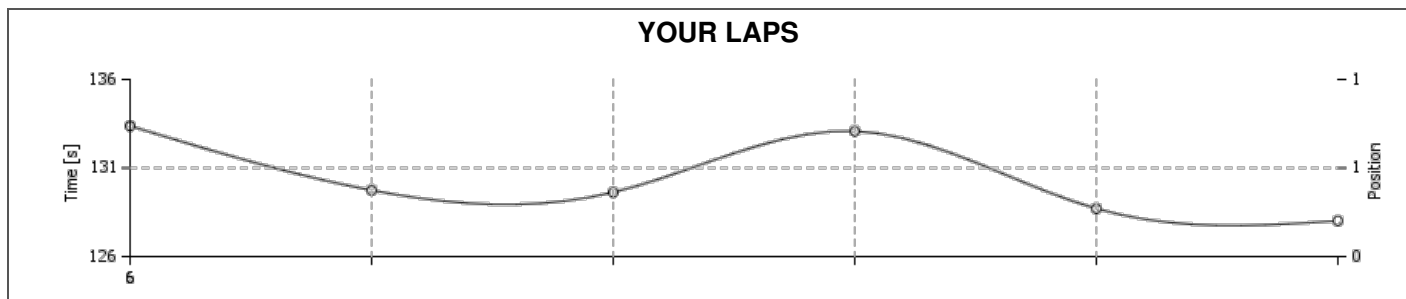

Position	Kart	Best Lap	Date
<b>1</b>	<b>22   Jan Z   Mini JCW</b>	<b>33 02:08.088</b>	<b>06-10-2018 427452:13:34</b>

**YOUR RESULTS**

Lap	Lap time
1	02:13.398
2	02:09.798
3	02:09.683
4	02:13.108
5	02:08.772
6	<b>02:08.088</b>
<b>BEST</b>	<b>02:08.088</b>