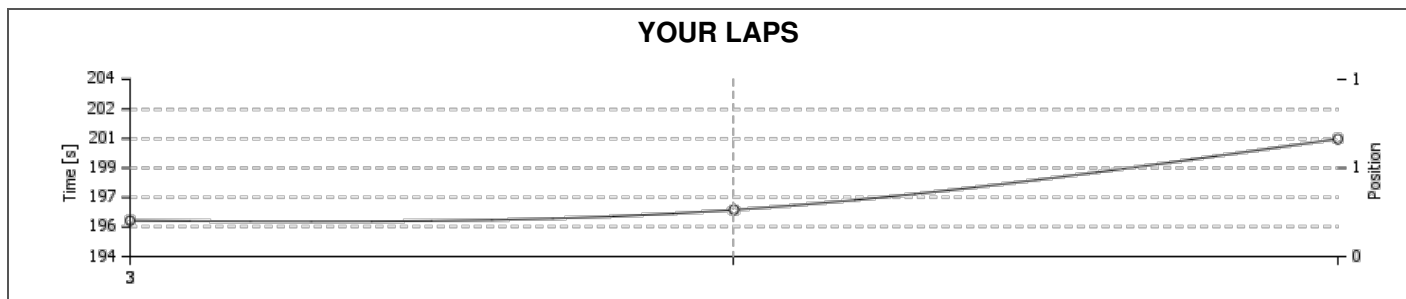

Position	Kart	Best Lap	Date
21	4 | Jerzy K | Mini Mk2	20 03:16.030	06-10-2018 427452:13:34

YOUR RESULTS

Lap	Lap time
1	03:16.030
2	03:16.633
3	03:20.645
BEST	03:16.030

YOUR COMPETITORS

Pos	Driver	Kart	Best Lap	Gap
1	22 | Jan Z | Mini JCW ..	33	02:08.088	+00.000
2	2 | Dawid K | Mini 1.3 Turbo ..	12	02:13.154	+05.066
3	21 | Michał K | Mini Clubman Classic ..	15	02:14.162	+06.074
4	14 | Rafał Ł | Mini Cooper S ..	27	02:14.805	+06.717
5	8 | Maciej J | Mini Cooper S ..	23	02:15.150	+07.062
6	11 | Janusz M | Mercedes amg c63 ..	25	02:16.208	+08.120
7	17 | Bartłomiej B | Mini JCW ..	29	02:16.376	+08.288
8	19 | Damian P | Mini Cooper S ..	31	02:16.798	+08.710
9	10 | Piotr T | Mini Special ..	24	02:17.100	+09.012
10	1 | Mateusz K | Mini Cooper S ..	18	02:18.244	+10.156
11	3 | Waldemar P | Rover Mini ..	19	02:18.520	+10.432
12	9 | Piotr L. L | Mini Cooper S ..	14	02:20.596	+12.508
13	12 | Grzegorz Ś | Austin Rover Mini ..	13	02:24.891	+16.803
14	20 | Darek P | Mini Paceman S ..	32	02:26.784	+18.696
15	28 | Arek H | Mini JCW ..	3	02:27.252	+19.164
16	16 | Agnieszka S | Mini Cooper ..	63	02:30.004	+21.916
17	69 | Jacek M | Mini Cooper D ..	11	02:31.094	+23.006
18	35 | Adam T. T | Rover Mini 35 LE ..	34	02:33.685	+25.597
19	7 | Małgorzata P | Mini One ..	22	02:36.364	+28.276
20	6 | Adam N. M | Austin Rover Mini ..	21	02:40.415	+32.327
21	4 | Jerzy K | Mini Mk2 ..	20	03:16.030	+01:07.942
BEST LAP			00.000	

TRACK RECORDS

MINI			MINI SPORT			MINI CLASSIC			MINI CLASSIC 63+			TRACK DAY		
#	Driver	Lap	#	Driver	Lap	#	Driver	Lap	#	Driver	Lap	#	Driver	Lap
1	14 | Rafał Ł | Mini Cooper S ..	02:14.805	1	32 | Arkadiusz K | Mini Cooper S ..	02:03.942	1	35 | Adam T. T | Rover Mini 35 LE ..	02:33.685	1	2 | Dawid K | Mini 1.3 Turbo ..	02:13.154	1	83 | Łukasz C ..	01:48.730
2	8 | Maciej J | Mini Cooper S ..	02:15.150	2	29 | Radosław W | Mini Cooper S ..	02:04.219	2	6 | Adam N. M | Austin Rover Mini ..	02:40.415	2	21 | Michał K | Mini Clubman Classic ..	02:14.162	2	84 | Krystian W ..	01:49.997
3	9 | Piotr L. L | Mini Cooper S ..	02:20.596	3	37 | Paweł M | Mini JCW ..	02:04.993	3	4 | Jerzy K | Mini Mk2 ..	03:16.030	3	10 | Piotr T | Mini Special ..	02:17.100	3	80 | Filip P | Nissan 200SX ..	01:57.939
4	28 | Arek H | Mini JCW ..	02:25.212	4	26 | Joanna G | Mini GP2 ..	02:05.061	4	---	00.000	4	3 | Waldemar P | Rover Mini ..	02:18.520	4	77 | Michał C | BMW M4 ..	01:58.156
5	20 | Darek P | Mini Paceman S ..	02:26.784	5	27 | Adrian M | Mini GP2 ..	02:05.276	5	---	00.000	5	12 | Grzegorz Ś | Austin Rover Mini ..	02:24.891	5	60 | Paweł P | Porsche Cayman S ..	02:00.032
6	7 | Małgorzata P | Mini One ..	02:36.364	6	24 | David P. P | Mini JCW ..	02:05.812	6	---	00.000	6	16 | Agnieszka S | Mini Cooper ..	02:30.004	6	52 | Piotr K | Mitsubishi EVO X ..	02:00.309
7	18 | Angelika G | Mini Cooper S ..	03:07.153	7	30 | Tomasz A | Mini Cooper S ..	02:07.011	7	---	00.000	7	---	00.000	7	58 | Kamil D | Porsche 981 S ..	02:00.476